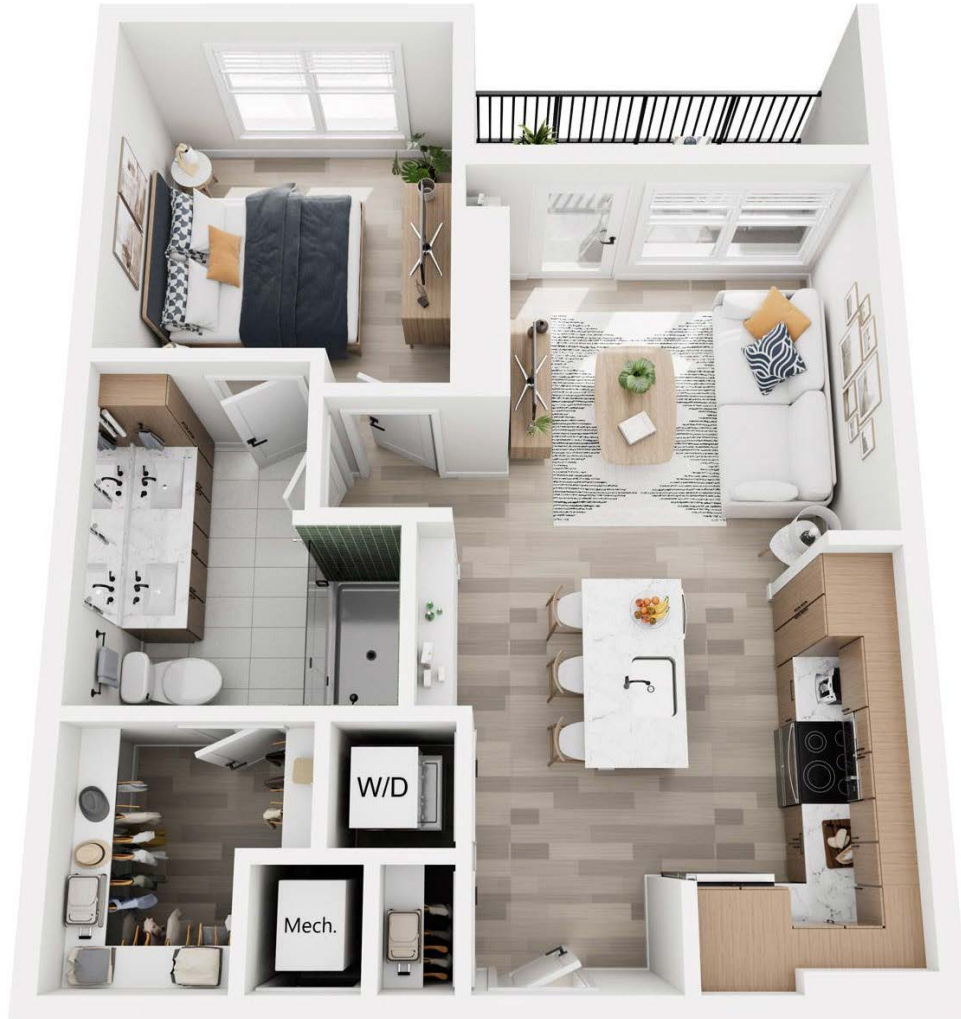

# A10-Skyline

1 BED / 1 BATH

# 658

SQ. FT.

*The*  
**CONTINENTAL**  
*Residences*

110 S Laredo St. | San Antonio, TX 78205

[www.thecontinentalresidences.com](http://www.thecontinentalresidences.com)

Floor plans are artist's rendering. All dimensions are approximate. Actual product and specifications may vary in dimension or detail. Not all features are available in every apartment. Prices and availability are subject to change. Please see a representative for details.