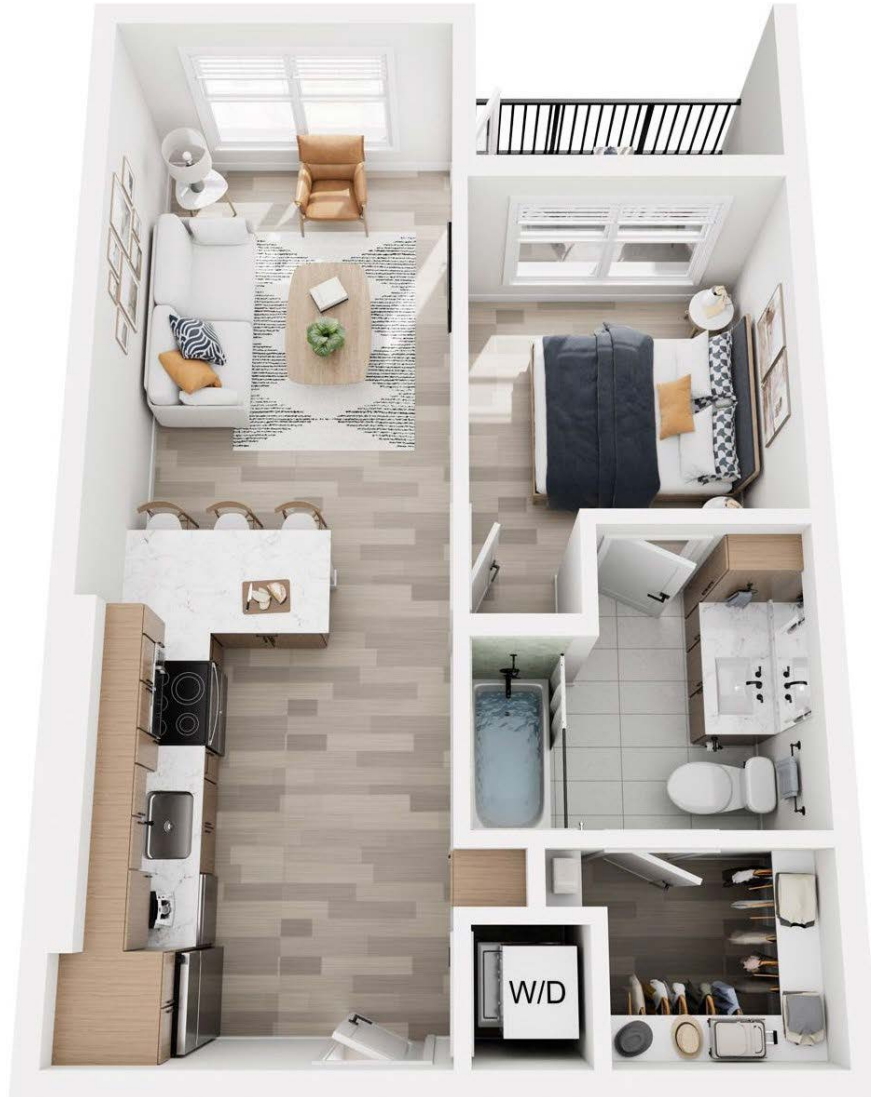

A2-Skyline

1 BED / 1 BATH

555

SQ. FT.

The
CONTINENTAL
Residences

110 S Laredo St. | San Antonio, TX 78205

www.thecontinentalresidences.com

Floor plans are artist's rendering. All dimensions are approximate. Actual product and specifications may vary in dimension or detail. Not all features are available in every apartment. Prices and availability are subject to change. Please see a representative for details.