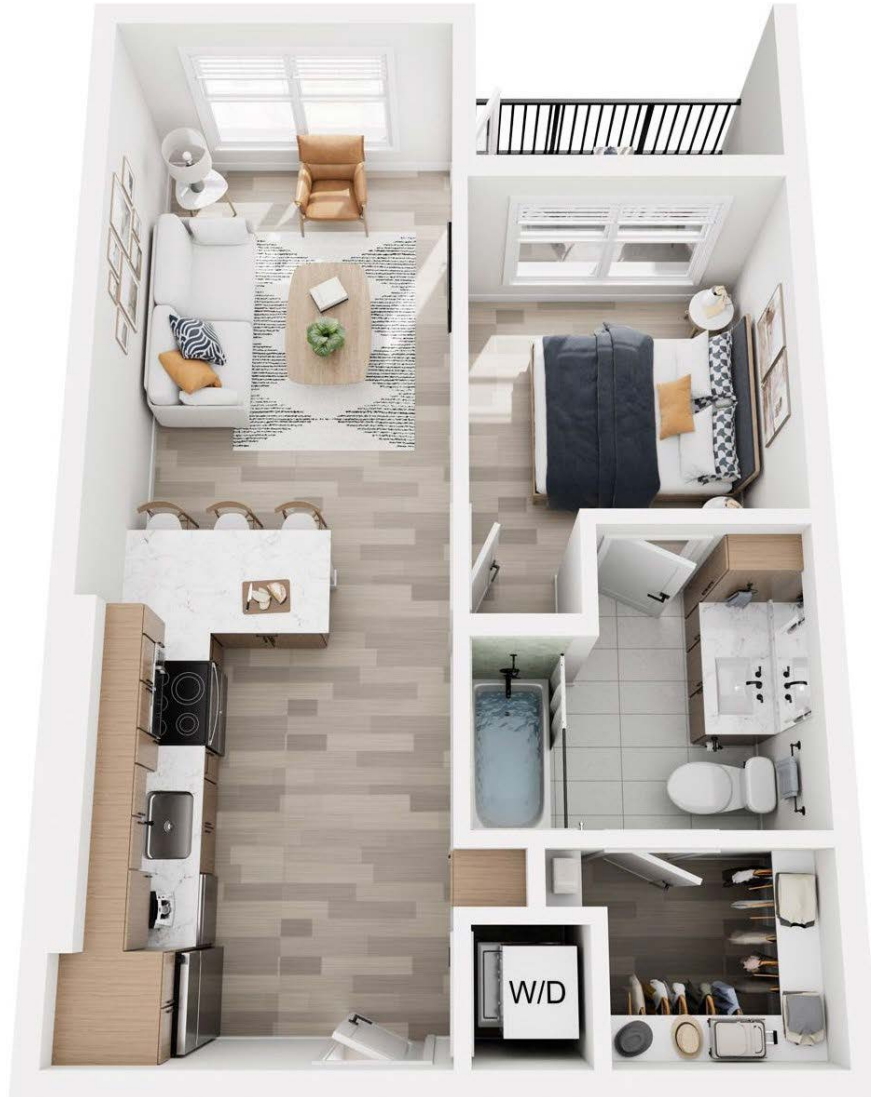

A4-Skyline

1 BED / 1 BATH

555

SQ. FT.

The
CONTINENTAL
Residences

110 S Laredo St. | San Antonio, TX 78205

www.thecontinentalresidences.com

Floor plans are artist's rendering. All dimensions are approximate. Actual product and specifications may vary in dimension or detail.
Not all features are available in every apartment. Prices and availability are subject to change. Please see a representative for details.