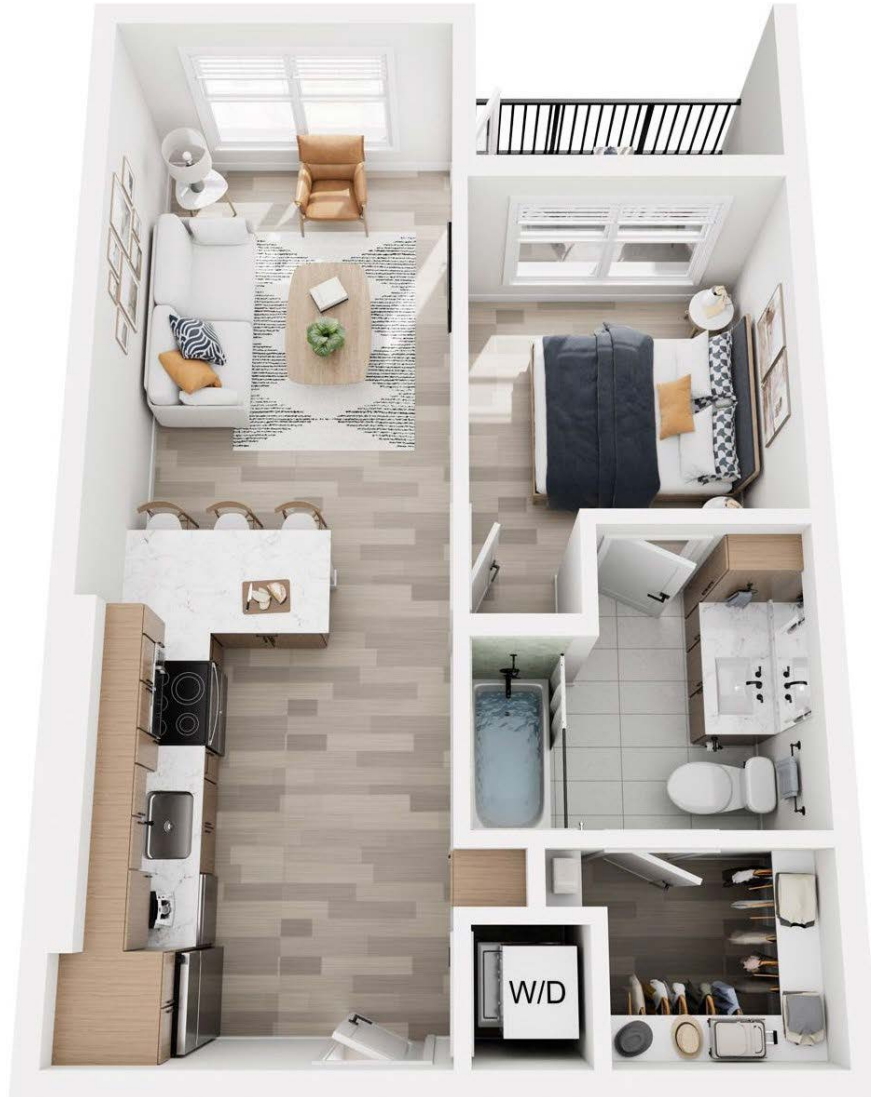

# A6-Skyline

1 BED / 1 BATH

# 555

SQ. FT.

*The*  
**CONTINENTAL**  
*Residences*

110 S Laredo St. | San Antonio, TX 78205

[www.thecontinentalresidences.com](http://www.thecontinentalresidences.com)

Floor plans are artist's rendering. All dimensions are approximate. Actual product and specifications may vary in dimension or detail.  
Not all features are available in every apartment. Prices and availability are subject to change. Please see a representative for details.