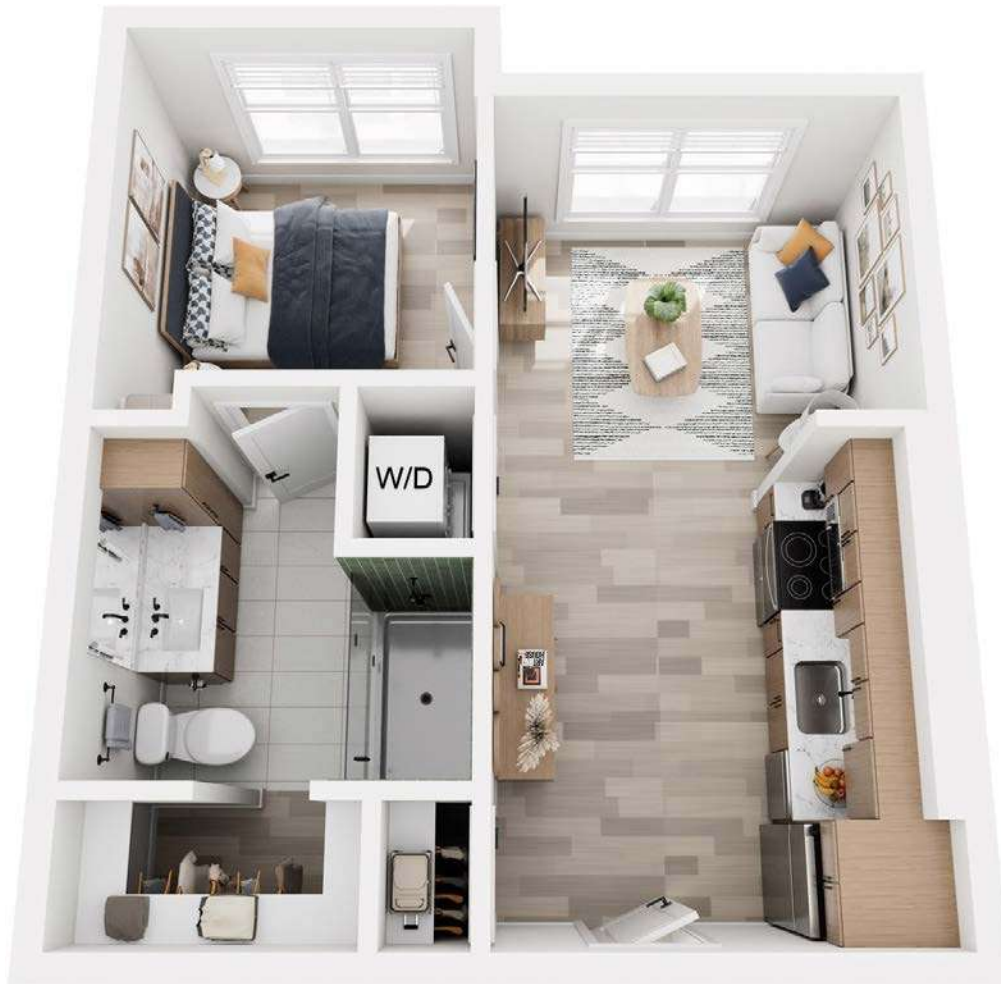

S5-Skyline

STUDIO / 1 BATH

490

SQ. FT.

The
CONTINENTAL
Residences

110 S Laredo St. | San Antonio, TX 78205

www.thecontinentalresidences.com

Floor plans are artist's rendering. All dimensions are approximate. Actual product and specifications may vary in dimension or detail. Not all features are available in every apartment. Prices and availability are subject to change. Please see a representative for details.